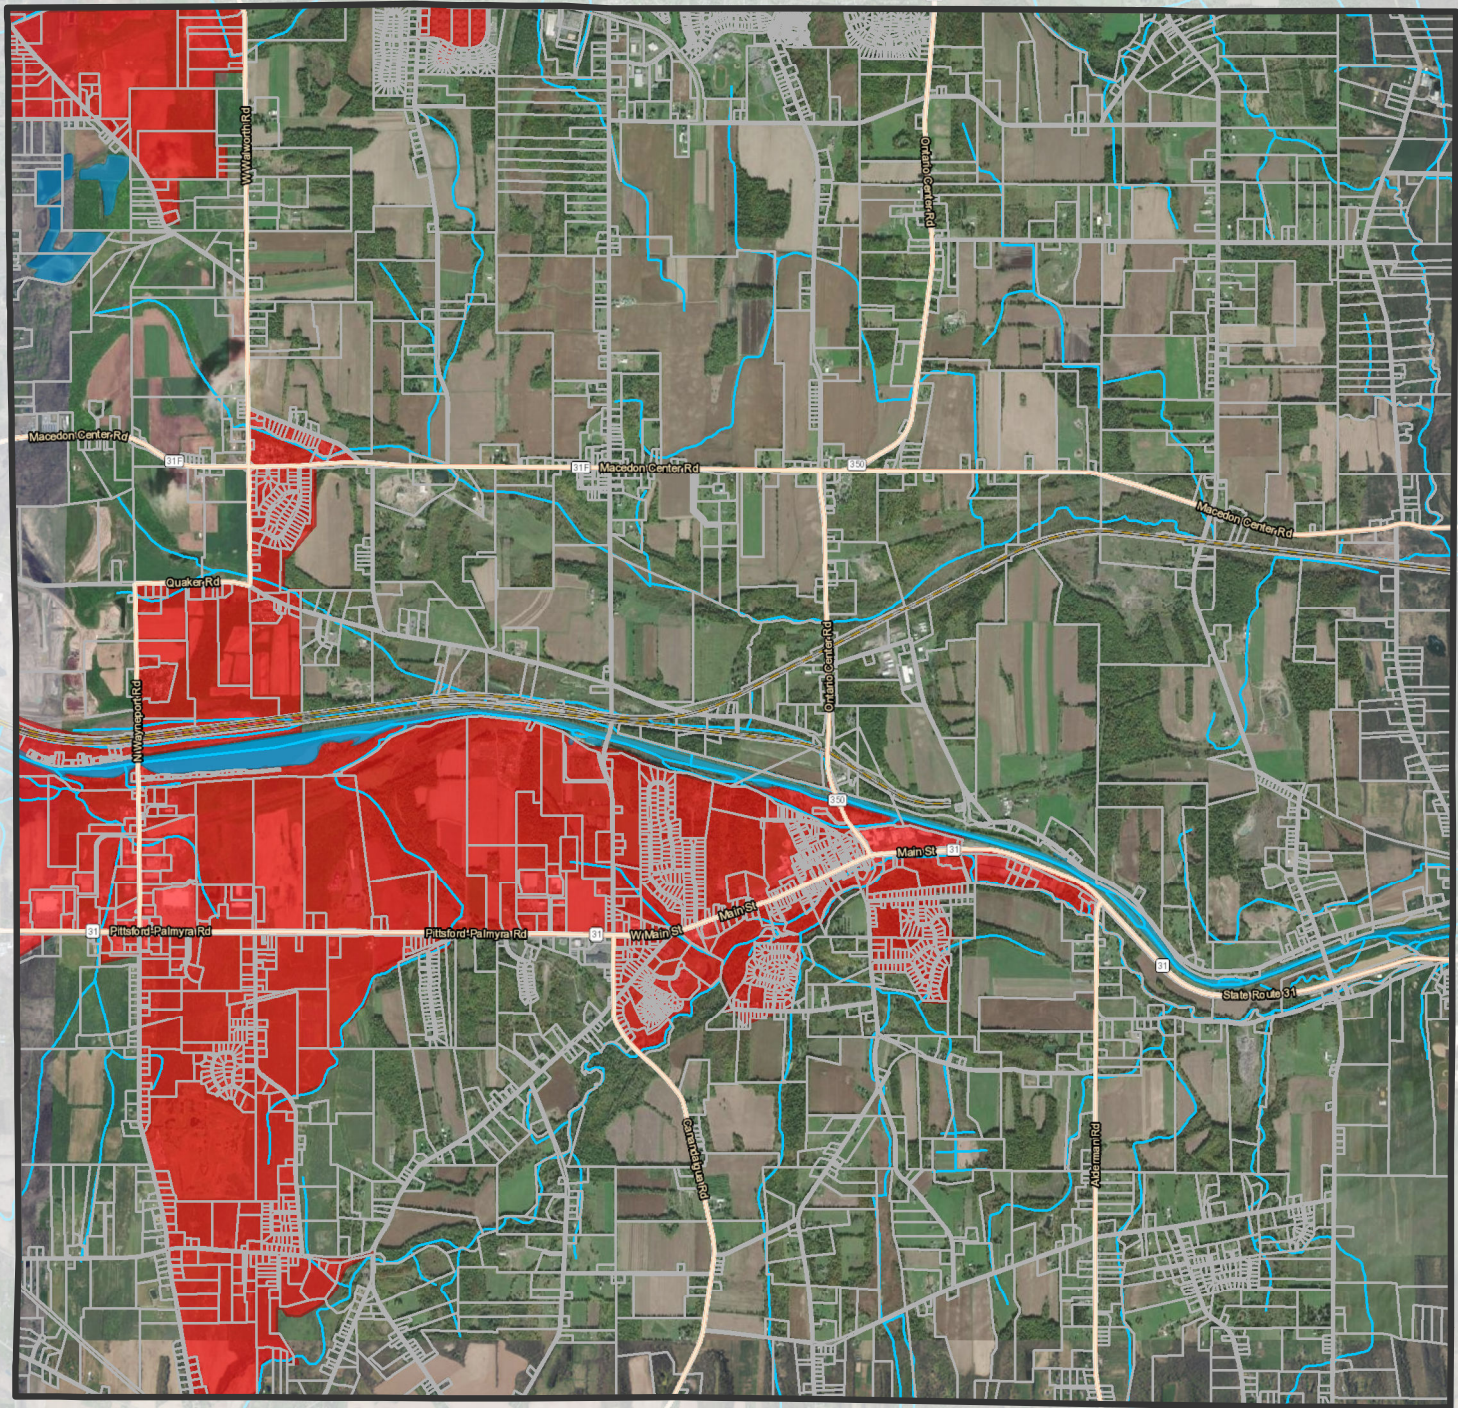

Town of Macedon MS4 Area Map

Legend

-  Town Boundary
-  Parcel Boundary
-  Stream
-  Lakes, Ponds, Canal
-  MS4 Area